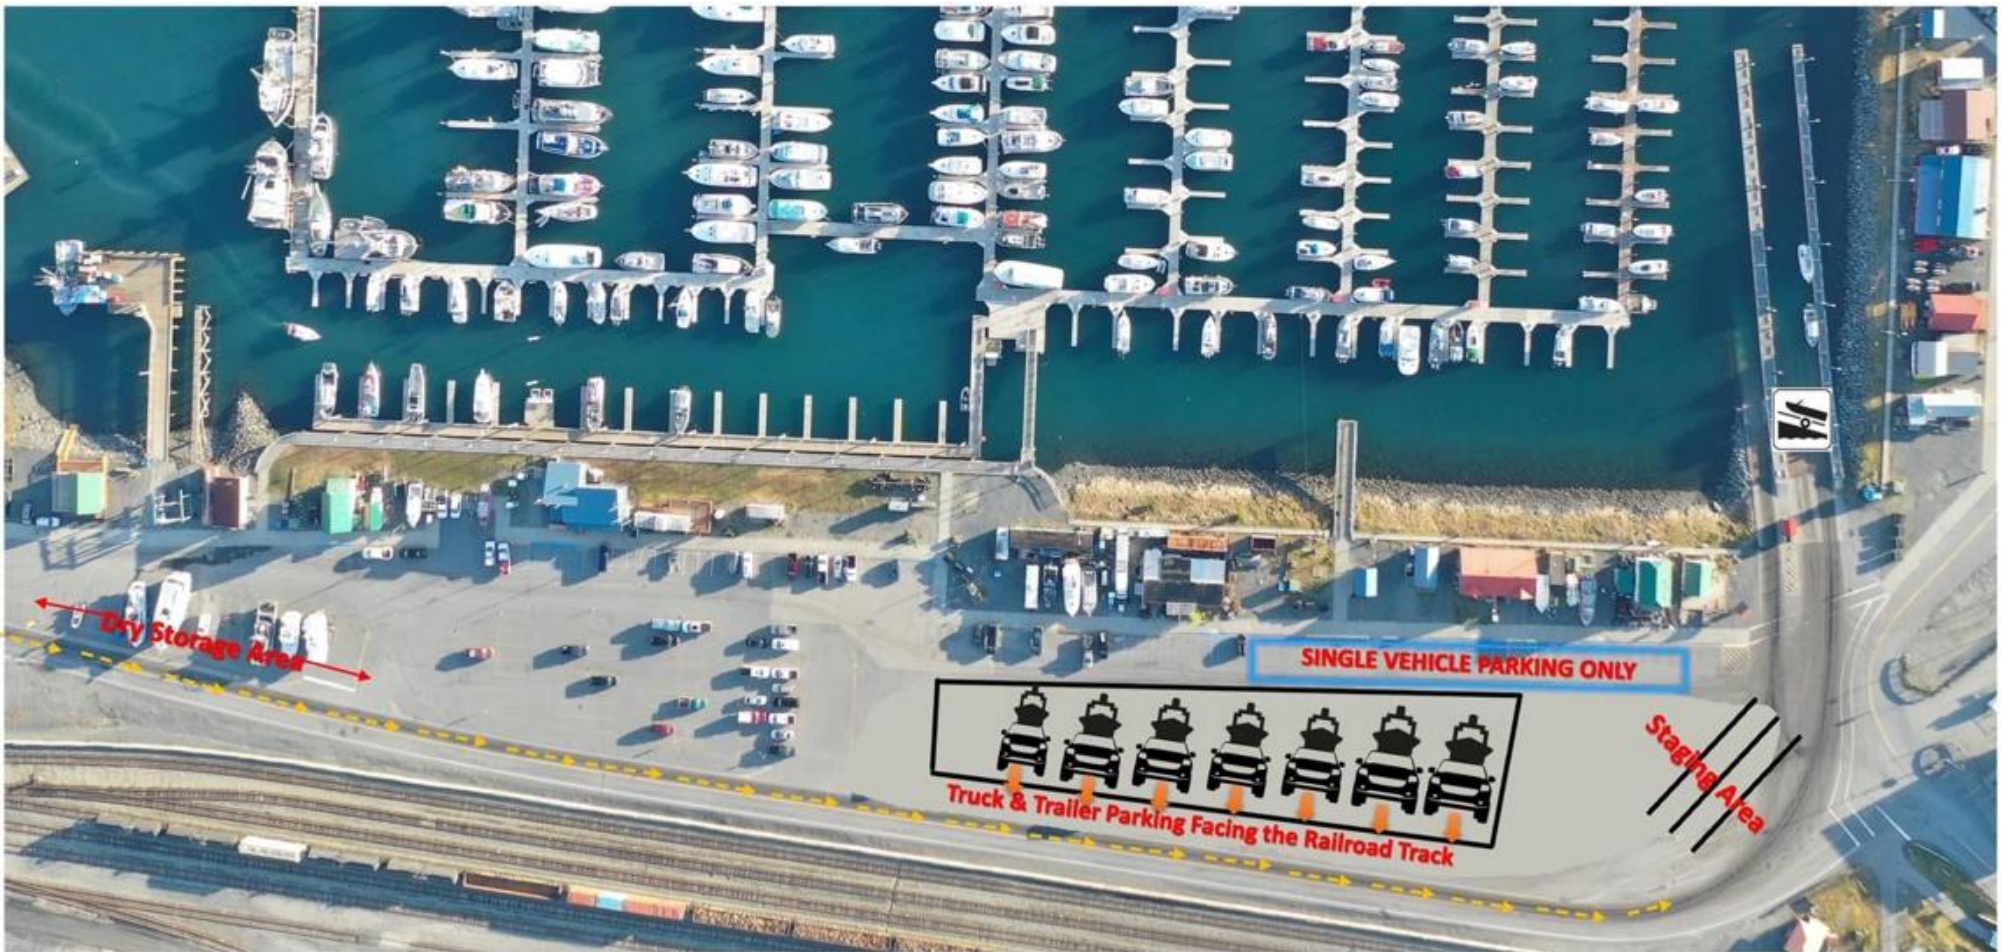

# CITY OF WHITTIER – HARBOR

## WINTER PARKING LOT UPDATE

NOVEMBER 1<sup>ST</sup>, 2024 THROUGH MAY 15<sup>TH</sup>, 2025

Roundtrip Launch = \$25 Per Day

Winter Truck & Trailer Parking = \$22 Per Day

You can still pay at the kiosk, in the Harbormaster's office or with our new app!!!