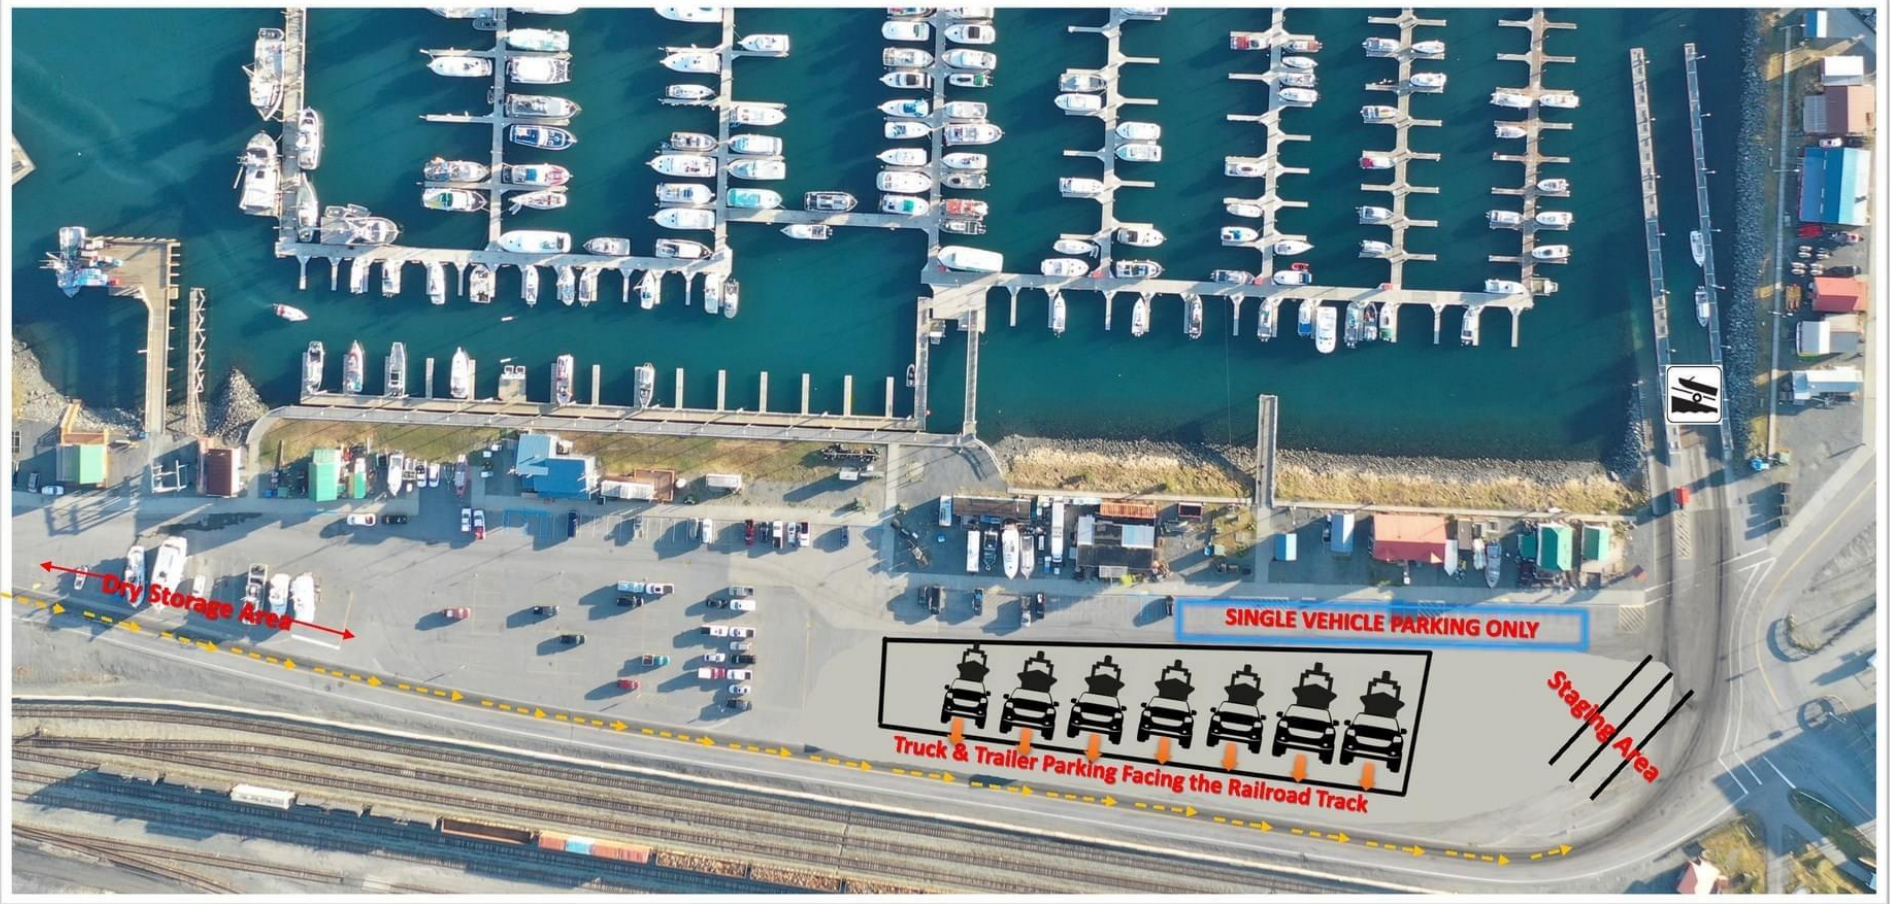

CITY OF WHITTIER - HARBOR
WINTER PARKING LOT UPDATE
OCTOBER 15, 2023 THROUGH MARCH 31, 2024

Roundtrip Launch = \$25 Per Day
Winter Truck & Trailer Parking = \$22 Per Day
You can still pay at the kiosk, in the Harbormaster's
office or with our new app!!!

Passport
ParkingSM